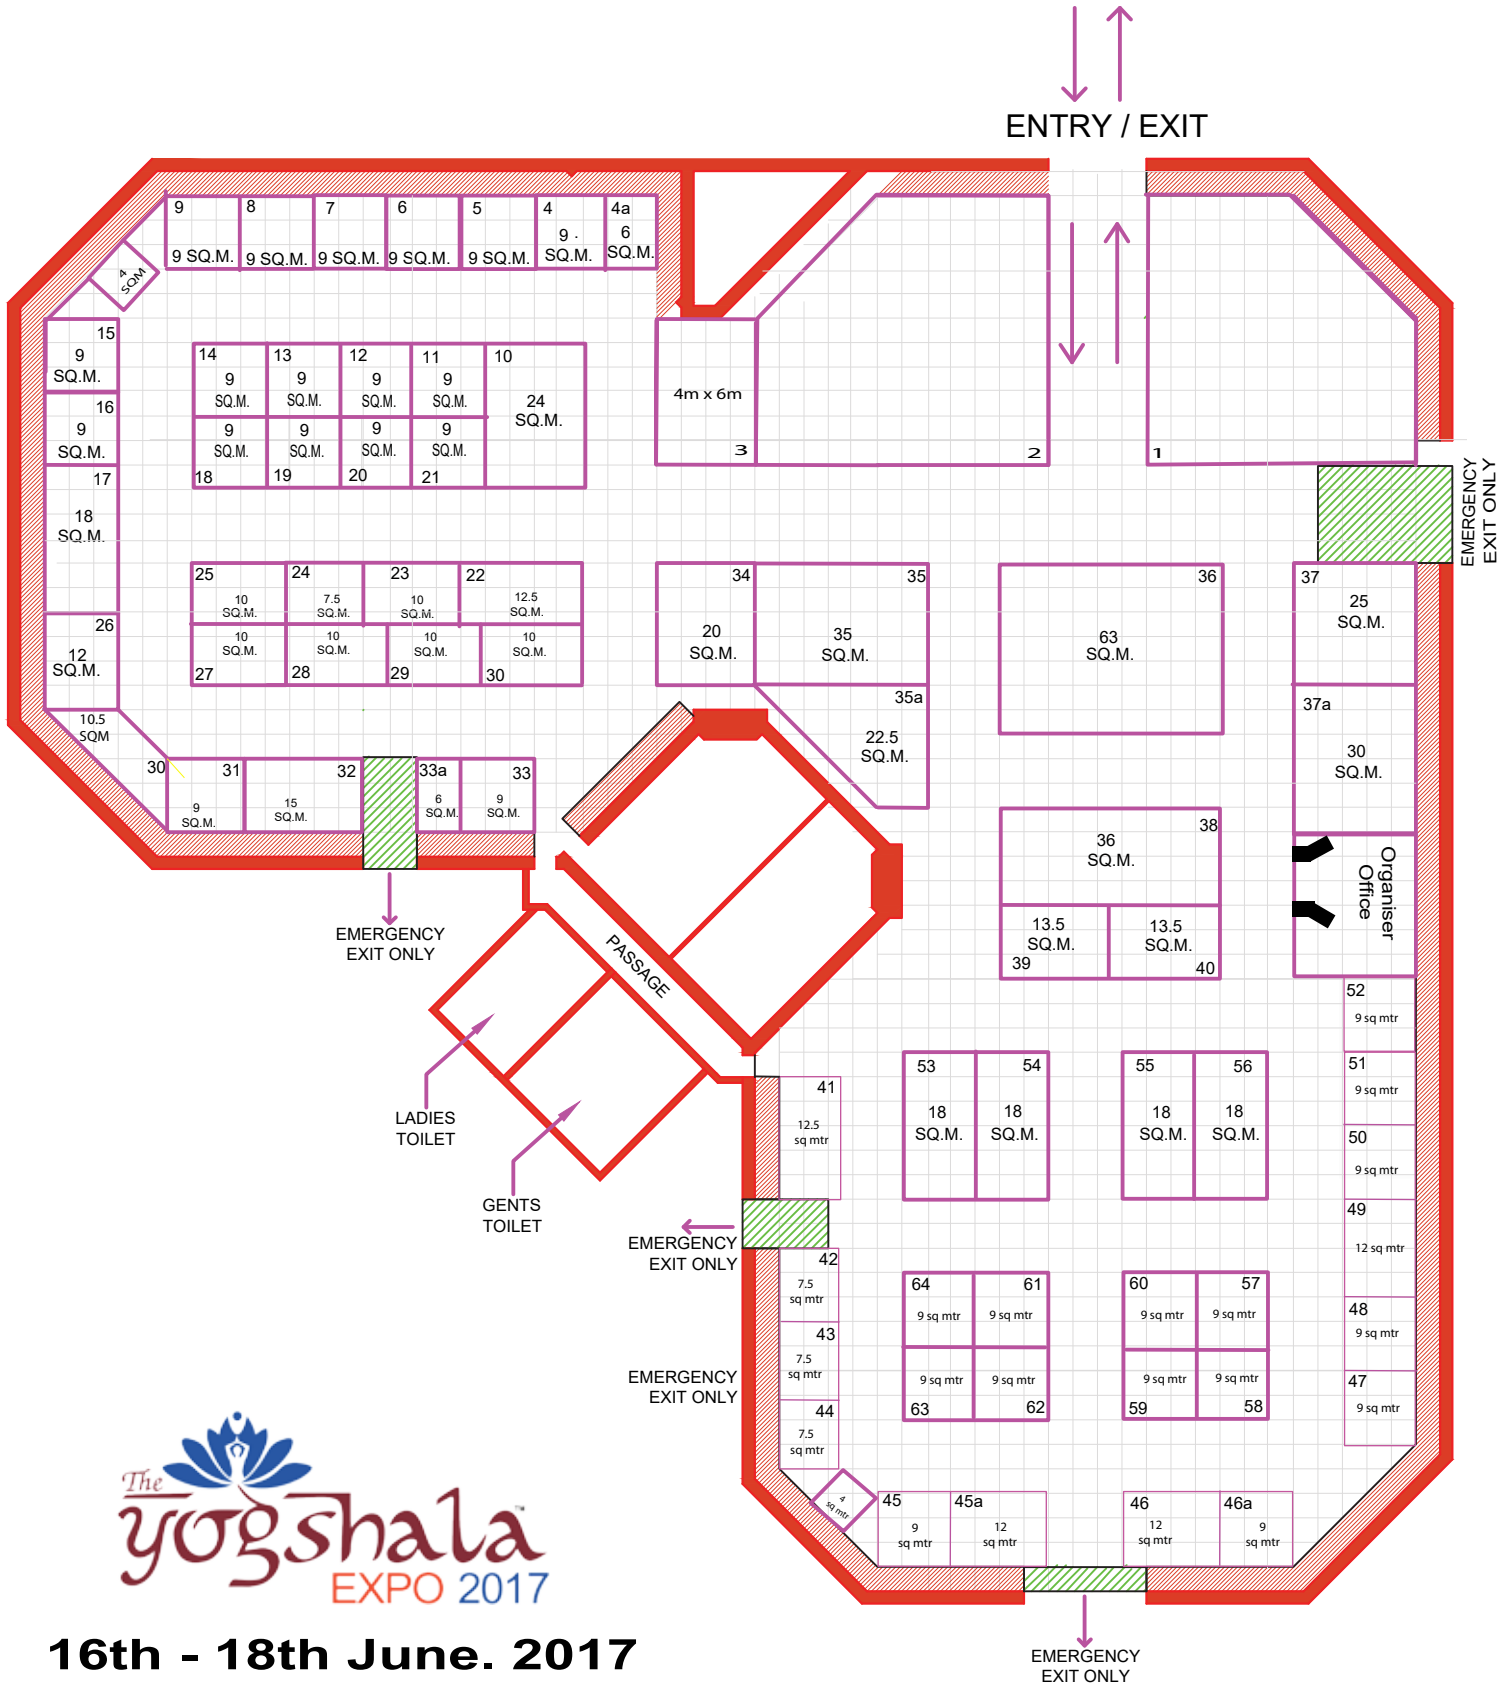

FLOOR PLAN

16th - 18th June. 2017
HALL No. 7 , Pragati Maidan
New Delhi

NOTE:
 1.FLOOR PLANS NOT TO SCALE.
 2.ORGANISERS RESERVE THE RIGHT TO ALTER THE FLOOR PLANS